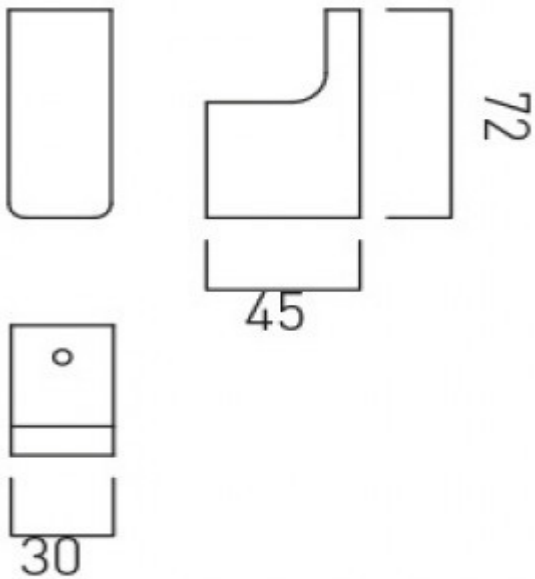

where inspiration flows
taps | showering | accessories

technical sheet
product code: SHA-186-C/P

technical drawing:

description: shama robe hook wall mounted

finishes: chrome

guarantee: 12 year guarantee