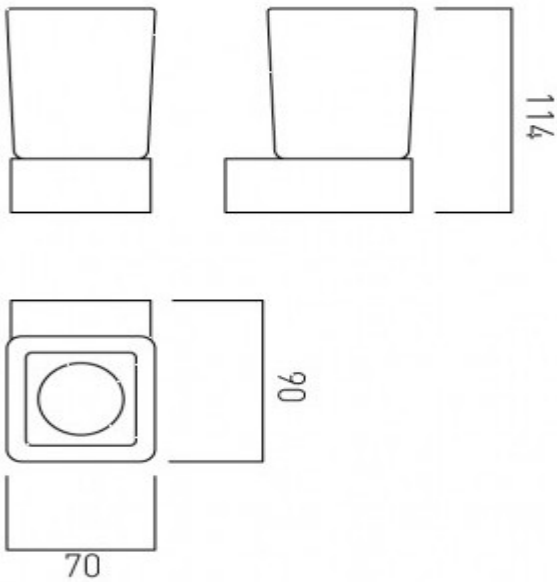

where inspiration flows
taps | showering | accessories

technical sheet
product code: SHA-183-C/P

technical drawing:

description: shama frosted glass tumbler and holder wall mounted

finishes: chrome

guarantee: 12 year guarantee