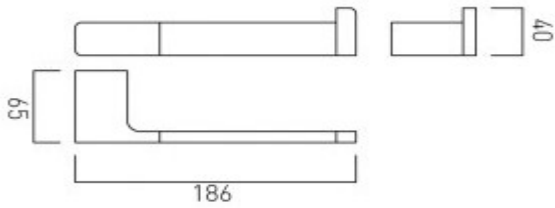

where inspiration flows
taps | showering | accessories

technical sheet
product code: SHA-180-C/P

technical drawing:

description: shama paper holder wall mounted

finishes: chrome

guarantee: 12 year guarantee