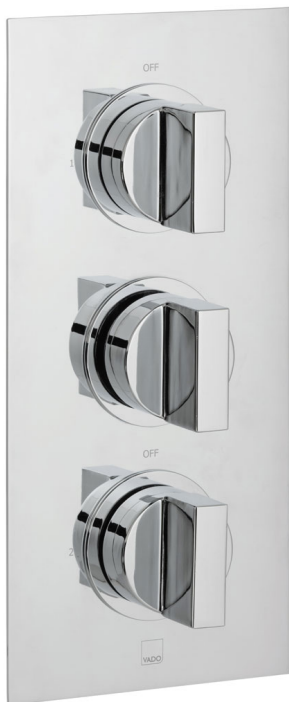

SPECIFICATION SHEET

COLLECTION: NOTION

PRODUCT CODE: NOT-128D/2-C/P

DESCRIPTION:

DX Notion
concealed 2 outlet, 3 handle thermostatic shower valve
wall mounted
with rectangular backplate
thermostatic cartridge V-001C-PLA
flow cartridge C-301-RTC
2 x 3/4" female inlets
2 x 3/4" female outlets
includes 3/4" - 1/2" adaptors
inc. bleed valve for system flush on installation
min-max wall mount 70-95mm
optimum installation depth 82mm
minimum operating pressure 0.2 bar LP (shower)
minimum operating pressure 1.0 bar MP (bath)

FINISH:

Chrome

FLOW REGULATOR:

N

MINIMUM OPERATING PRESSURE:

0.2 bar LP (shower) 1.0 bar MP (bath)

FLOW RATE AT 3.0 BAR FLOW PRESSURE:

30 l/min