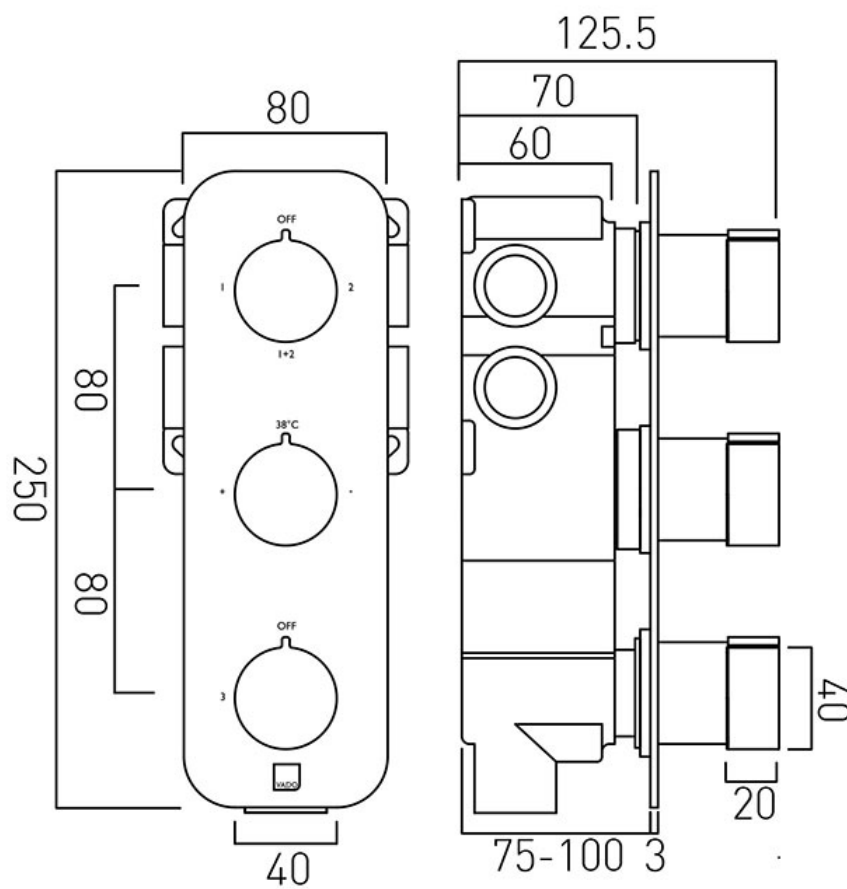

SPECIFICATION SHEET

COLLECTION: NOTION

PRODUCT CODE: NOT-128D/2-C/P

DESCRIPTION:

DX Notion
concealed 2 outlet, 3 handle thermostatic shower valve
wall mounted
with rectangular backplate
thermostatic cartridge V-001C-PLA
flow cartridge C-301-RTC
2 x 3/4" female inlets
2 x 3/4" female outlets
includes 3/4" - 1/2" adaptors
inc. bleed valve for system flush on installation
min-max wall mount 70-95mm
optimum installation depth 82mm
minimum operating pressure 0.2 bar LP (shower)
minimum operating pressure 1.0 bar MP (bath)

FINISH:

Chrome

FLOW REGULATOR:

N

MINIMUM OPERATING PRESSURE:

0.2 bar LP (shower) 1.0 bar MP (bath)

FLOW RATE AT 3.0 BAR FLOW PRESSURE:

30 l/min

tel: 01934 744466
email: sales@vado.com
www.vado.com

where inspiration flows
taps | showering | accessories

TECHNICAL DRAWING

COLLECTION: NOTION

PRODUCT CODE: NOT-128D/2-C/P

tel: 01934 744466
email: sales@vado.com
www.vado.com