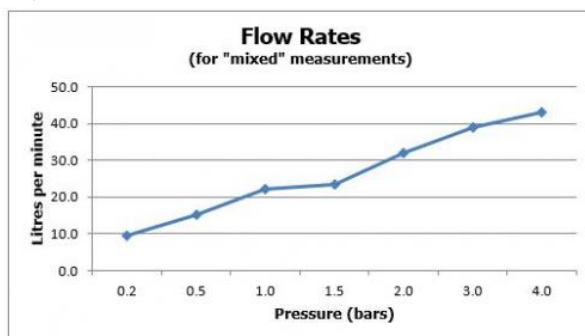

SPECIFICATION SHEET

COLLECTION: NOTION

PRODUCT CODE: NOT-128D/2-C/P

DESCRIPTION:

DX Notion
concealed 2 outlet, 3 handle thermostatic shower valve
wall mounted
with rectangular backplate
thermostatic cartridge V-001C-PLA
flow cartridge C-301-RTC
2 x 3/4" female inlets
2 x 3/4" female outlets
includes 3/4" - 1/2" adaptors
inc. bleed valve for system flush on installation
min-max wall mount 70-95mm
optimum installation depth 82mm
minimum operating pressure 0.2 bar LP (shower)
minimum operating pressure 1.0 bar MP (bath)

FINISH:

Chrome

FLOW REGULATOR:

N

MINIMUM OPERATING PRESSURE:

0.2 bar LP (shower) 1.0 bar MP (bath)

FLOW RATE AT 3.0 BAR FLOW PRESSURE:

30 l/min