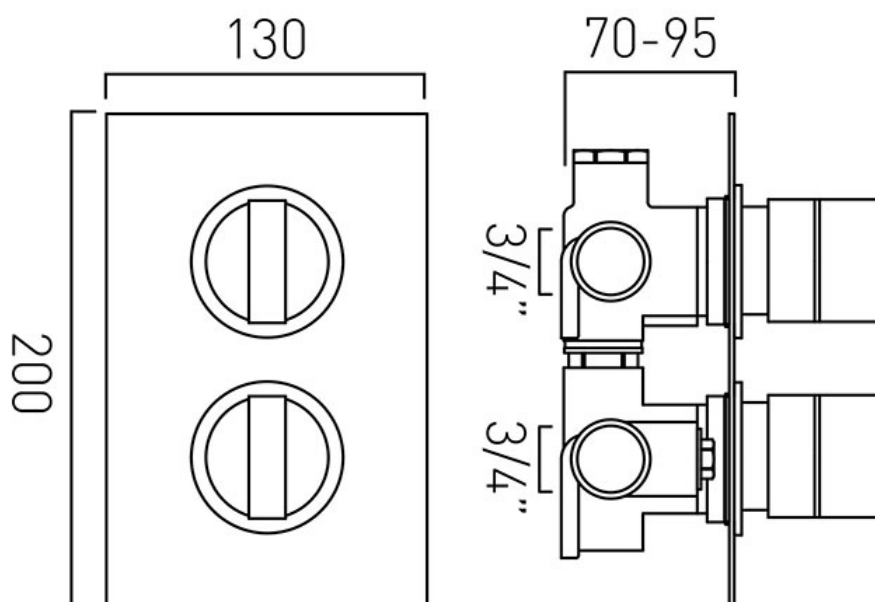

SPECIFICATION SHEET

COLLECTION: NOTION

PRODUCT CODE: NOT-148D/2-C/P

DESCRIPTION:

DX Notion
concealed 2 outlet, 2 handle thermostatic shower valve with integrated diverter
wall mounted
with rectangular backplate
thermostatic cartridge V-001C-PLA
diverter cartridge FL-804-33X/3X
2 x 3/4" female inlets
2 x 3/4" female outlets
includes 3/4" - 1/2" adaptors
inc. bleed valve for system flush on installation
min-max wall mount 70-95mm
optimum installation depth 82mm
minimum operating pressure 0.2 bar LP (shower)
minimum operating pressure 1.0 bar MP (bath)

FINISH:

Chrome

FLOW REGULATOR:

N

MINIMUM OPERATING PRESSURE:

0.2 bar LP (shower) 1.0 bar MP (bath)

FLOW RATE AT 3.0 BAR FLOW PRESSURE:

30 l/min

tel: 01934 744466
email: sales@vado.com
www.vado.com

where inspiration flows
taps | showering | accessories

TECHNICAL DRAWING

COLLECTION: NOTION

PRODUCT CODE: NOT-148D/2-C/P

tel: 01934 744466
email: sales@vado.com
www.vado.com