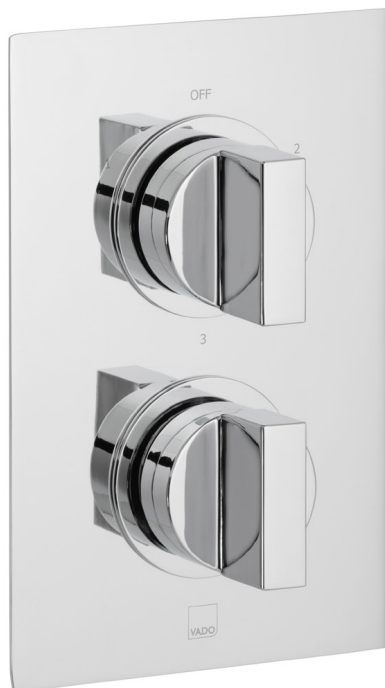

# SPECIFICATION SHEET

**COLLECTION:** NOTION

**PRODUCT CODE:** NOT-148D/3-C/P

## DESCRIPTION:

DX Notion  
concealed 3 outlet, 2 handle thermostatic shower valve with integrated diverter  
wall mounted  
with rectangular backplate  
thermostatic cartridge V-001C-PLA  
diverter cartridge FL-804-33X/3X  
2 x 3/4" female inlets  
3 x 3/4" female outlets  
includes 3/4" - 1/2" adaptors  
inc. bleed valve for system flush on installation  
min-max wall mount 70-95mm  
optimum installation depth 82mm  
minimum operating pressure 0.2 bar LP (shower)  
minimum operating pressure 1.0 bar MP (bath)

## FINISH:

Chrome

## FLOW REGULATOR:

N