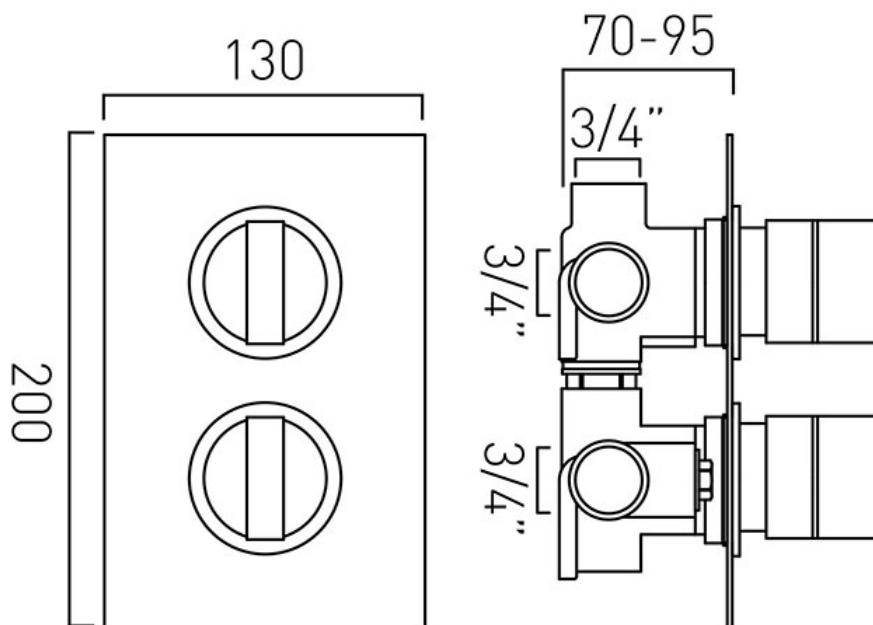

## FLOW RATE AT 3.0 BAR FLOW PRESSURE:

30 l/min

tel: 01934 744466  
email: sales@vado.com  
www.vado.com

where inspiration flows  
taps | showering | accessories

# TECHNICAL DRAWING

**COLLECTION:** NOTION

**PRODUCT CODE:** NOT-148D/3-C/P

tel: 01934 744466  
email: [sales@vado.com](mailto:sales@vado.com)  
[www.vado.com](http://www.vado.com)

**where inspiration flows**  
taps | showering | accessories