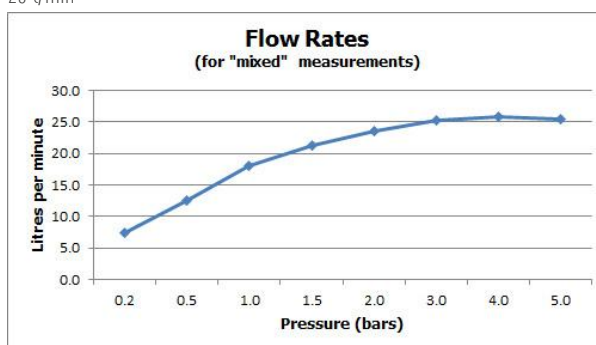

# SPECIFICATION SHEET

**COLLECTION:** SYNERGIE

**PRODUCT CODE:** SYN-240D-CP

**DESCRIPTION:**

waterfall bath spout  
deck mounted  
minimum operating pressure 1.5 bar MP

**FINISH:**

Chrome

**MINIMUM OPERATING PRESSURE:**

1.5 bar MP

**FLOW RATE AT 3.0 BAR FLOW PRESSURE:**

25 l/min

tel: 01934 744466  
email: [sales@vado.com](mailto:sales@vado.com)  
[www.vado.com](http://www.vado.com)

**where inspiration flows**  
taps | showering | accessories