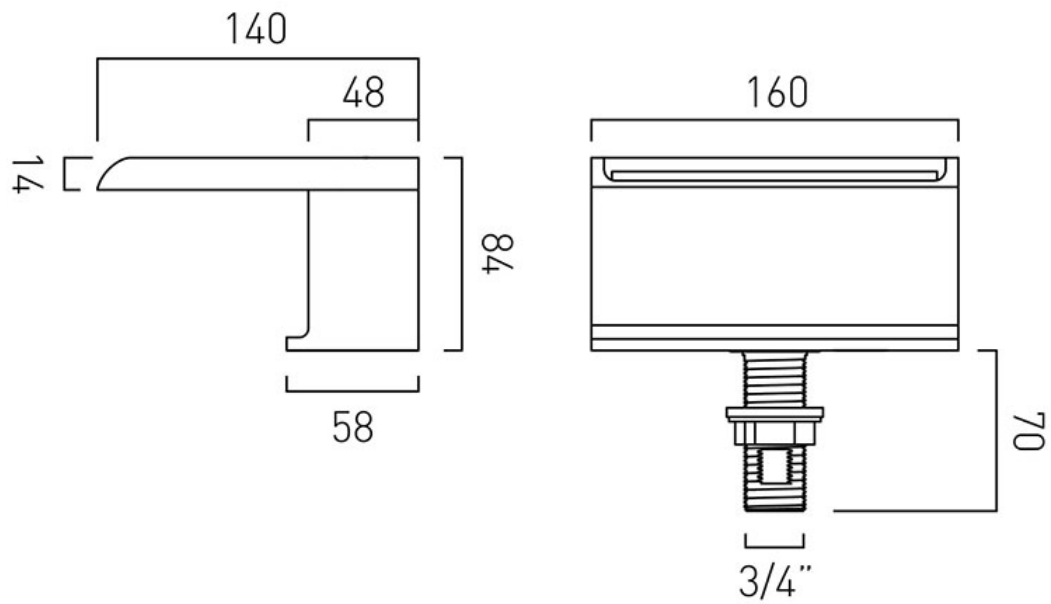

# SPECIFICATION SHEET

**COLLECTION:** SYNERGIE

**PRODUCT CODE:** SYN-240D-CP

**DESCRIPTION:**

waterfall bath spout  
deck mounted  
minimum operating pressure 1.5 bar MP

**FINISH:**

Chrome

**MINIMUM OPERATING PRESSURE:**

1.5 bar MP

**FLOW RATE AT 3.0 BAR FLOW PRESSURE:**

25 l/min

tel: 01934 744466  
email: [sales@vado.com](mailto:sales@vado.com)  
[www.vado.com](http://www.vado.com)

**where inspiration flows**  
taps | showering | accessories

# TECHNICAL DRAWING

**COLLECTION:** SYNERGIE

**PRODUCT CODE:** SYN-240D-CP

tel: 01934 744466  
email: sales@vado.com  
www.vado.com

**where inspiration flows**  
taps | showering | accessories