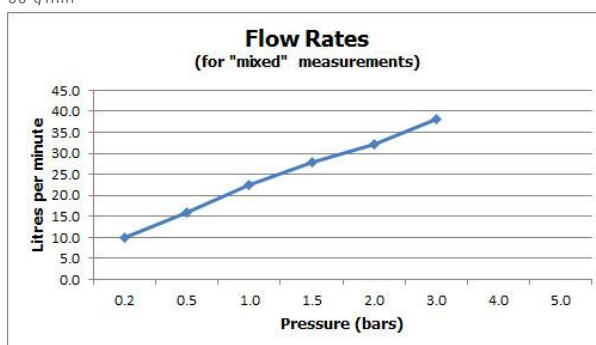

SPECIFICATION SHEET

COLLECTION: SYNERGIE

PRODUCT CODE: SYN-240/W-CP

DESCRIPTION:

waterfall bath spout
wall mounted
12 x 44mm threaded connection
brass inlet tube SYN-140-CONNECTOR
minimum operating pressure 1.0 bar MP

FINISH:

Chrome

MINIMUM OPERATING PRESSURE:

1.0 bar MP

FLOW RATE AT 3.0 BAR FLOW PRESSURE:

38 l/min

tel: 01934 744466
email: sales@vado.com
www.vado.com

where inspiration flows
taps | showering | accessories