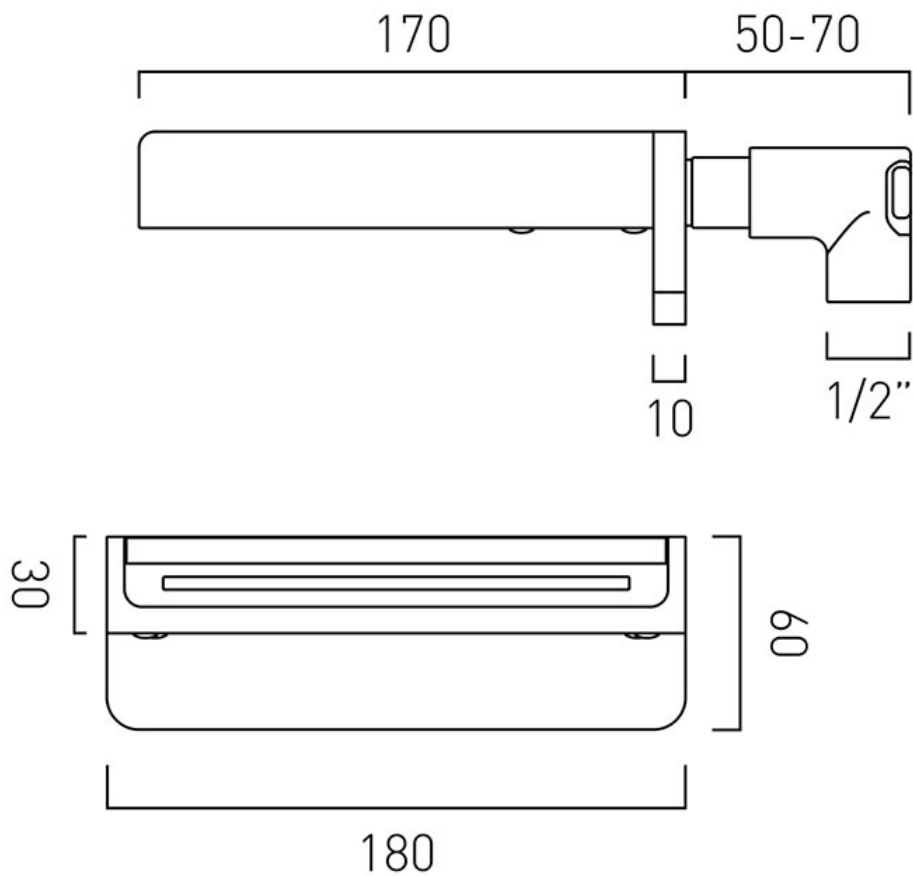

SPECIFICATION SHEET

COLLECTION: SYNERGIE

PRODUCT CODE: SYN-240/W-CP

DESCRIPTION:

waterfall bath spout
wall mounted
12 x 44mm threaded connection
brass inlet tube SYN-140-CONNECTOR
minimum operating pressure 1.0 bar MP

FINISH:

Chrome

MINIMUM OPERATING PRESSURE:

1.0 bar MP

FLOW RATE AT 3.0 BAR FLOW PRESSURE:

38 l/min

tel: 01934 744466
email: sales@vado.com
www.vado.com

where inspiration flows
taps | showering | accessories

TECHNICAL DRAWING

COLLECTION: SYNERGIE

PRODUCT CODE: SYN-240/W-CP

tel: 01934 744466
email: sales@vado.com
www.vado.com

where inspiration flows
taps | showering | accessories