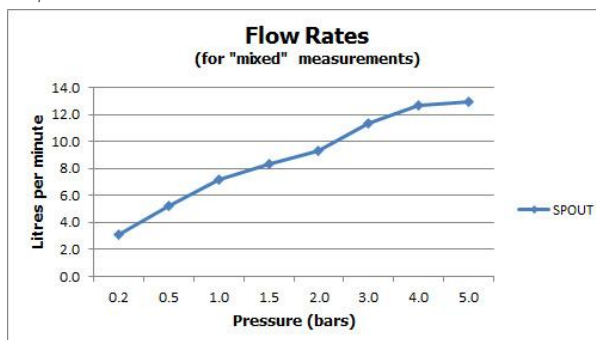

SPECIFICATION SHEET

COLLECTION: SYNERGIE

PRODUCT CODE: SYN-100E/SB-C/P

DESCRIPTION:

extended mono basin mixer
with waterfall spout
single lever
deck mounted
smooth bodied
without universal basin waste
ceramic cartridge C-007-A25
deck mount drill hole diameter 35mm
minimum operating pressure 1.0 bar MP

FINISH:

Chrome

FLOW REGULATOR:

flow regulator fitted as standard

MINIMUM OPERATING PRESSURE:

1.0 bar LP

FLOW RATE AT 3.0 BAR FLOW PRESSURE:

11 l/min