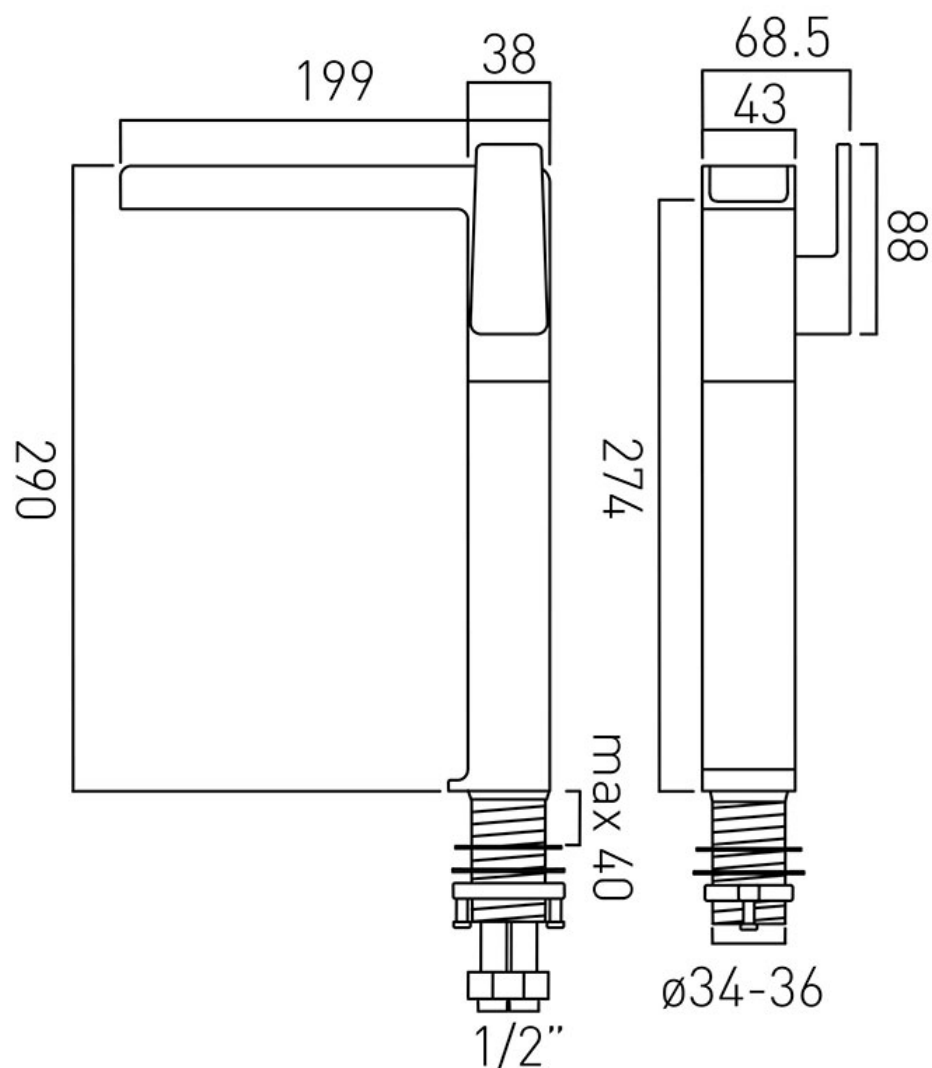

SPECIFICATION SHEET

COLLECTION: SYNERGIE

PRODUCT CODE: SYN-100E/SB-C/P

DESCRIPTION:

extended mono basin mixer
with waterfall spout
single lever
deck mounted
smooth bodied
without universal basin waste
ceramic cartridge C-007-A25
deck mount drill hole diameter 35mm
minimum operating pressure 1.0 bar MP

FINISH:

Chrome

FLOW REGULATOR:

flow regulator fitted as standard

MINIMUM OPERATING PRESSURE:

1.0 bar LP

FLOW RATE AT 3.0 BAR FLOW PRESSURE:

11 l/min

tel: 01934 744466
email: sales@vado.com
www.vado.com

where inspiration flows
taps | showering | accessories

TECHNICAL DRAWING

COLLECTION: SYNERGIE

PRODUCT CODE: SYN-100E/SB-C/P

tel: 01934 744466
email: sales@vado.com
www.vado.com