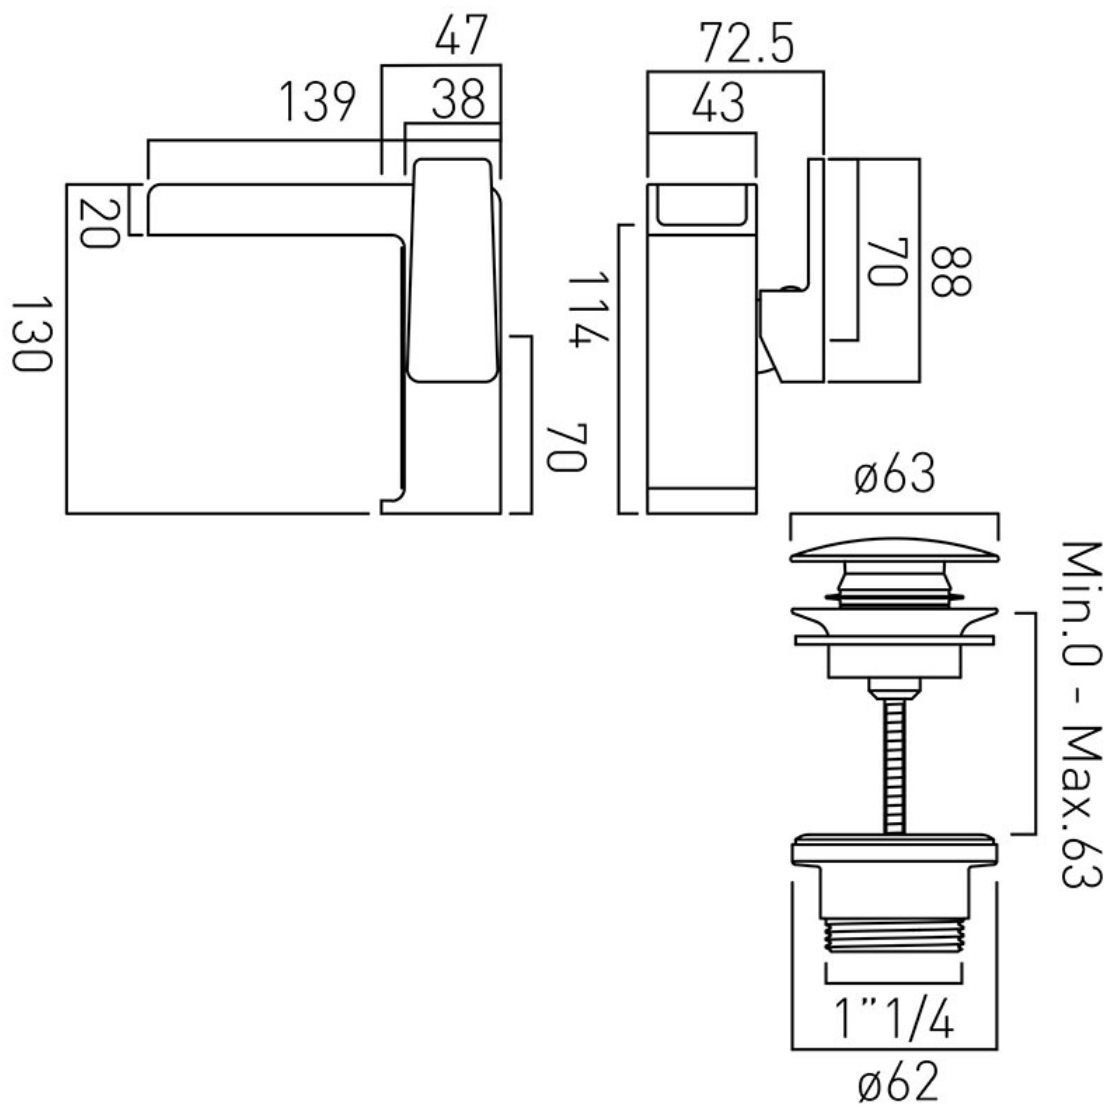

SPECIFICATION SHEET

COLLECTION: SYNERGIE

PRODUCT CODE: SYN-100/CC-C/P

DESCRIPTION:

mono basin mixer
with waterfall spout
single lever
deck mounted
smooth bodied
with universal basin waste
ceramic cartridge C-007-A25
2 x 1/2" nut x 400mm flexipipe connection
deck mount drill hole diameter 35mm
minimum operating pressure 1.0 bar MP

FINISH:

Chrome

FLOW REGULATOR:

flow regulator fitted as standard

MINIMUM OPERATING PRESSURE:

1.0 bar MP

FLOW RATE AT 3.0 BAR FLOW PRESSURE:

11 l/min

tel: 01934 744466
email: sales@vado.com
www.vado.com

where inspiration flows
taps | showering | accessories

TECHNICAL DRAWING

COLLECTION: SYNERGIE

PRODUCT CODE: SYN-100/CC-C/P

tel: 01934 744466
email: sales@vado.com
www.vado.com