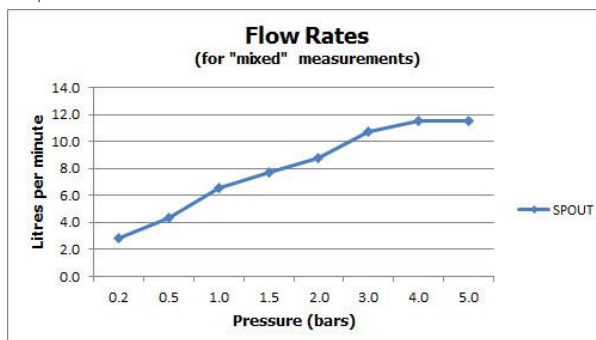

FINISH:

Chrome

FLOW REGULATOR:

flow regulator fitted as standard

MINIMUM OPERATING PRESSURE:

1.0 bar MP

FLOW RATE AT 3.0 BAR FLOW PRESSURE:

11 l/min