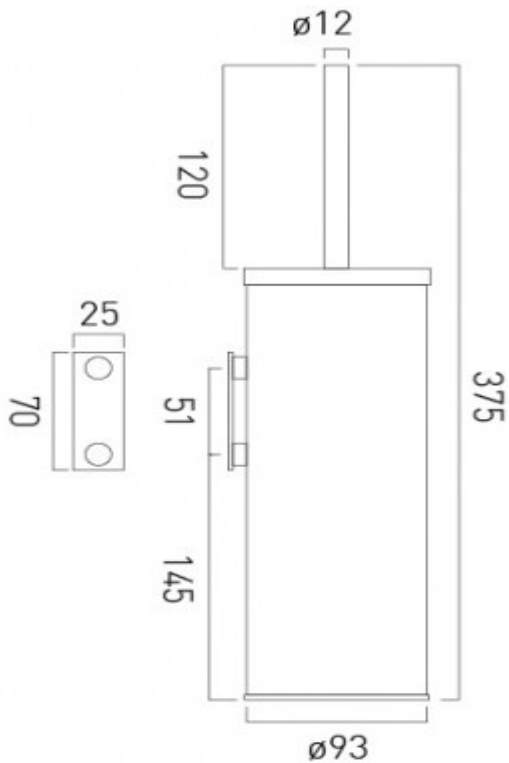

where inspiration flows
taps | showering | accessories

technical sheet
product code: INF-188-C/P

technical drawing:

description: infinity toilet brush and stainless steel holder wall mounted

finishes: chrome