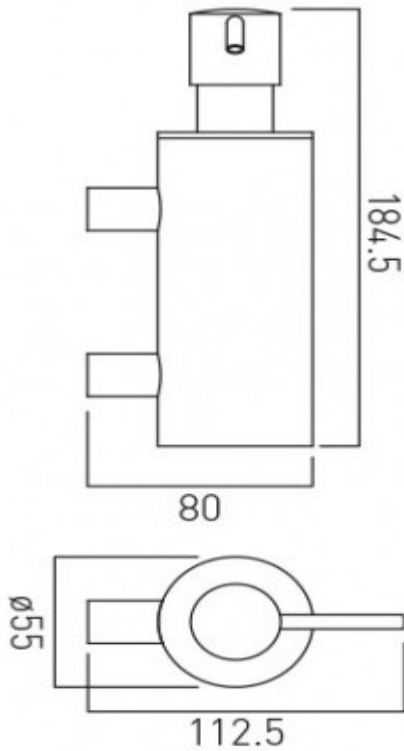

where inspiration flows  
taps | showering | accessories

technical sheet  
product code: ELE-182B-C/P

technical drawing:

description: elements soap dispenser wall mounted

finishes: chrome

guarantee: 12 year guarantee