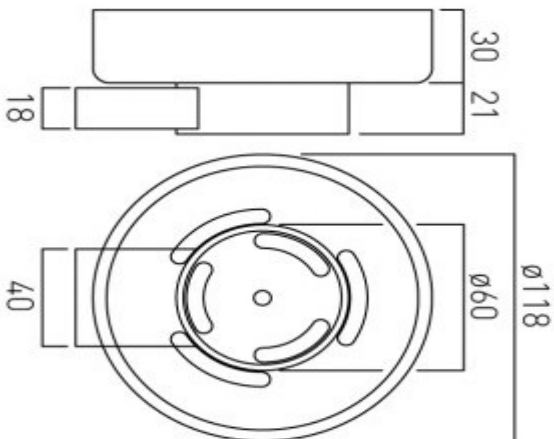

where inspiration flows
taps | showering | accessories

technical sheet
product code: INF-182-C/P

technical drawing:

description: infinity frosted glass soap dish and holder wall mounted

finishes: chrome

guarantee: 12 year guarantee