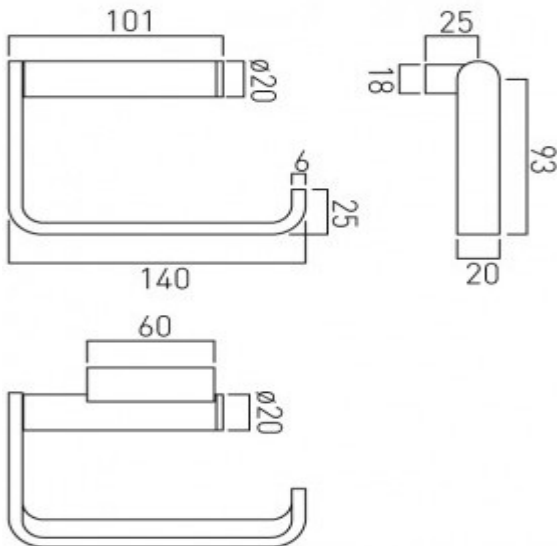

where inspiration flows
taps | showering | accessories

technical sheet
product code: INF-180-C/P

technical drawing:

description: infinity paper holder wall mounted

finishes: chrome

guarantee: 12 year guarantee