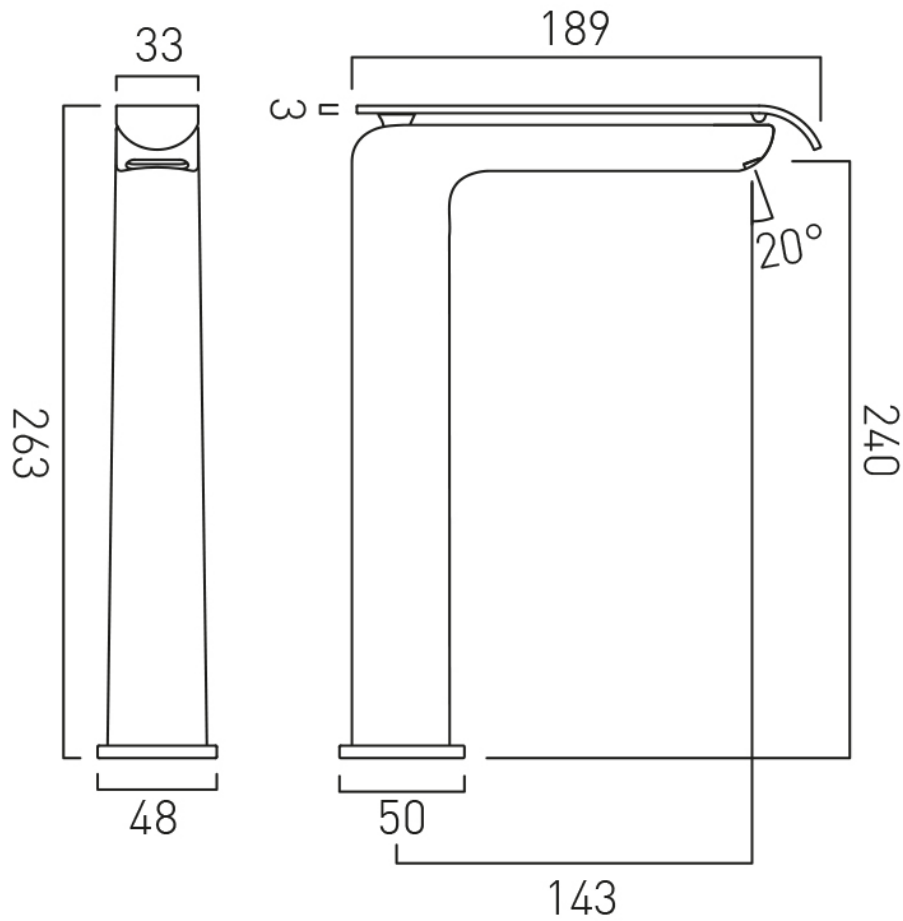

SPECIFICATION SHEET

COLLECTION: KOVERA

PRODUCT CODE: KOV-100E/SB-C/P

DESCRIPTION:

extended mono basin mixer
single lever
deck mounted
smooth bodied
without universal basin waste
ceramic cartridge C-006-N25
deck mount drill hole diameter 35mm
minimum operating pressure 0.2 bar LP

FINISH:

Chrome

FLOW REGULATOR:

fitted as standard

MINIMUM OPERATING PRESSURE:

0.2 bar LP

FLOW RATE AT 3.0 BAR FLOW PRESSURE:

5.5 l/min

tel: 01934 744466
email: sales@vado.com
www.vado.com

where inspiration flows
taps | showering | accessories

TECHNICAL DRAWING

COLLECTION: KOVERA

PRODUCT CODE: KOV-100E/SB-C/P

tel: 01934 744466
email: sales@vado.com
www.vado.com