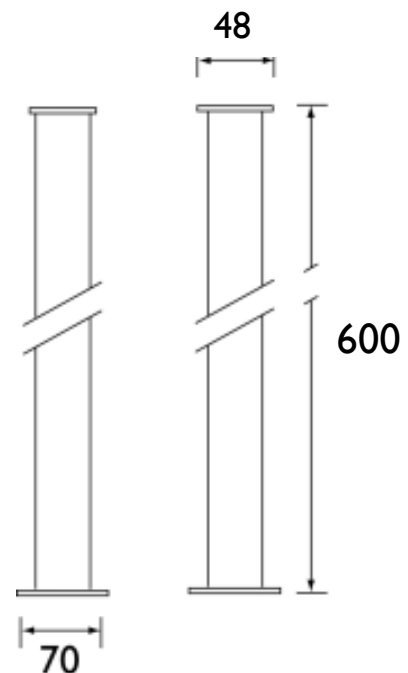

### Product Specification

<b>Product Codes &amp; Finish:</b>	THC30 (Chrome) THA30 (Vintage Gold)
<b>Product Type:</b>	Traditional
<b>Construction:</b>	Brass
<b>Dimensions:</b>	600 (H) mm, 70 (W) mm, 48 (D) mm

### Additional Information

- Chrome plated to BS EN 248
- Decorative pipework to conceal water pipes fed from under the floor to bath mounted taps and water mixers
- Use with baths with tapholes
- 5 Year Guarantee