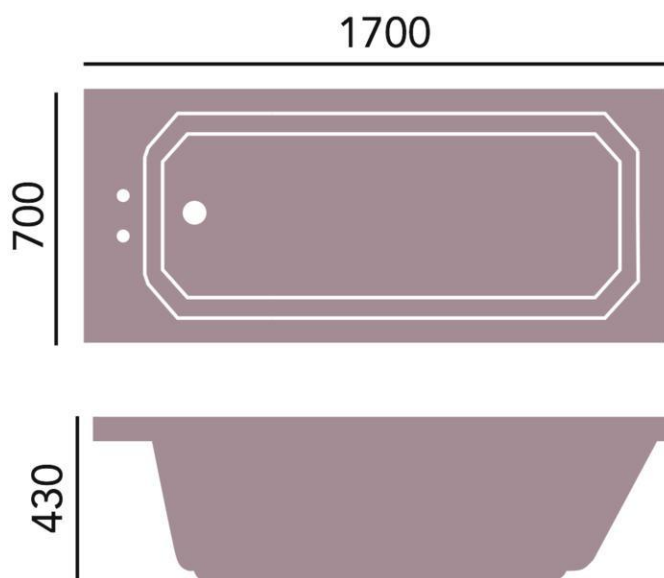

Granley Deco Solid Skin Two Taphole Single Ended Acrylic Bath

Product Specification

Product Code:	BGDW02SS
Finish:	White
Product Type:	Classic
Construction:	Cast acrylic & designed to conform to BS4305-1 & BS4305-5
Dimensions for fitting:	Height: 430mm Width: 700mm Length: 1700mm
Internal Dimensions:	Length: 1470mm Width: 540mm
Overflow to waste:	285mm
Water Capacity:	200ltr