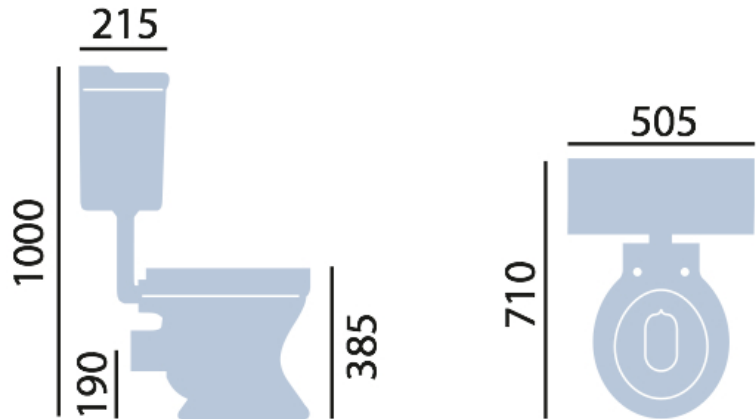

Additional Information

- Lifetime Guarantee
- Compatible with all Heritage WC Seats
- Use with Low Level Flush Pack (CC00, Chrome; CA00 Vintage Gold)
- Fittings included with cistern
- Round Front Bowl
- Vitreous China Manufactured to: BSEN31:1999
  BSI 188:1974
  BS3402:1969