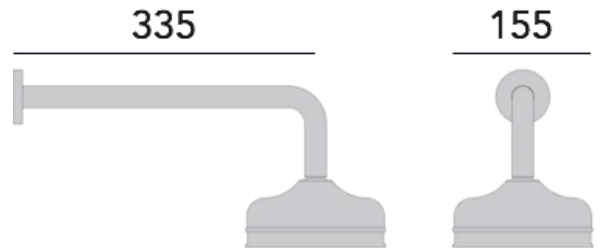

### Premium Fixed Head Kit

## Product Specification

<b>Product Codes &amp; Finishes:</b>	STC19 (Chrome) STA19 (Vintage Gold)
<b>Pressure Range:</b>	Min 0.2 Bar, Max 5.0 Bar
<b>Dimensions for Fitting:</b>	335 (D) mm, 155mm diameter

## Additional Information

- 5 Year Guarantee
- Chrome plated to BS EN 248:2002
- Supplied with shower arm and 155mm shower rose
- Flow rate an indicator of performance only, will vary depending on valve used