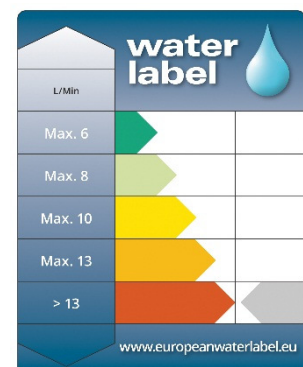

Flow Rates (litres per minute)

System Pressure	0.1bar	0.2bar	0.5bar	1 bar	2bar	3bar	5bar
With Flow Regulators	4.3	6.08	13.5	13.6	14.9	15.1	15.4
Without Flow Regulators	6.2	10.5	18.6	27.3	38.61	47.29	61.05

Technical Advice: For further information please call 0844 701 8503 or email technical@heritagebathrooms.com.

Guarantee: 5 Year Guarantee covering manufacturing faults.