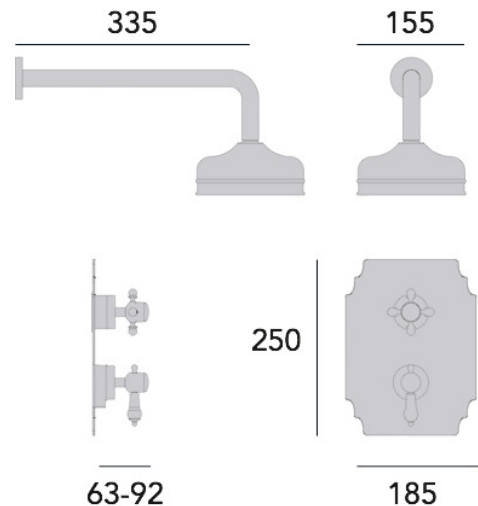

TECHNICAL DATA SHEET

HERITAGE[®] BATHROOMS

Glastonbury

Recessed Thermostatic Dual Control Shower Valve
with Premium Fixed Head Kit

Product Specification

Product Codes & Finishes:	SGDUAL01 (Chrome) SGDUAL02 (Vintage Gold)
Connection Inlet:	15mm Compression
Maximum Temperature:	Pre-set 42oC
Pressure Range:	Min 0.2 Bar, Max 5.0 Bar
Cavity Depth:	58-75mm
Inlet Centres:	150mm

Vintage Gold Pictured

Additional Information

- 5 Year Guarantee
- Chrome plated to BS EN 248:2002
- Requires rear access to service the filters
- Cartridge can be accessed from the front
- Matching taps available

Flow Rates (litres per minute)

System Pressure	0.2bar	0.5bar	1bar	2bar	3bar	5bar
Outlet 1	9.39	14.85	21	29.7	36.37	46.96

Technical Advice:

For further information please call 0844 701 8503
or email technical@heritagebathrooms.com.