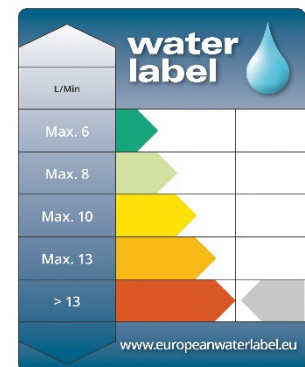

Guarantee:

5 Year Guarantee covering manufacturing faults.

Heritage Bathrooms, Birch Coppice Business Park, Dordon, Tamworth, B78 1SG
Telephone: 0844 701 8501 Facsimile: 0844 701 8502
Web Site: www.heritagebathrooms.com Email: technical@heritagebathrooms.com