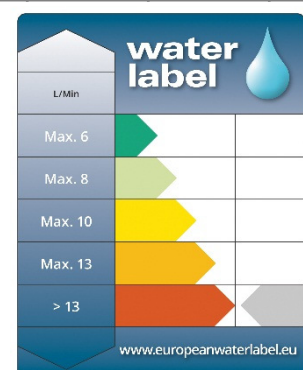

Flow Rates (litres per minute)

System Pressure	0.1bar	0.2bar	0.5bar	1bar	2bar	3bar	5bar
Through Handset with Flow Regulators	---	---	5.9	8	12.2	14.3	12.7
Through Handset without Flow Regulators	1.4	3	6.1	8.8	12.1	15.8	20.9
Through Rose with Flow Regulators	---	---	6.4	8.8	13.6	14.5	12.4
Through Rose without Flow Regulators	1.6	3.4	6.5	9.3	13.7	17.2	21.1

Technical Advice: For further information please call 0844 701 8503 or email technical@heritagebathrooms.com.

Guarantee: 5 Year Guarantee covering manufacturing faults.