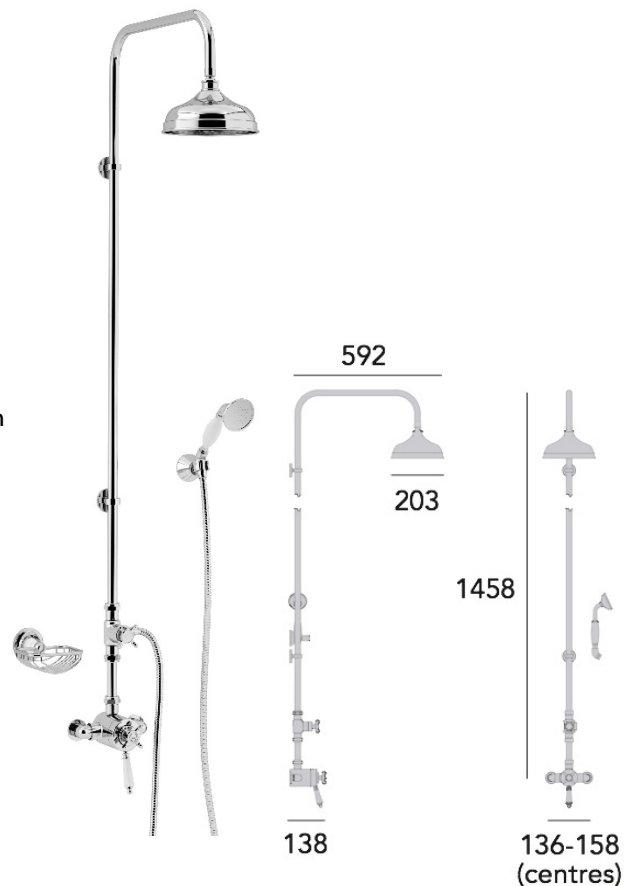

TECHNICAL DATA SHEET

HERITAGE[®]

BATHROOMS

Avenbury

Concentric Valve with Top Outlet

Product Specification

Product Codes:	AVEDUAL01
Finish:	Chrome
Connection Inlet:	15mm Compression
Maximum Temperature:	Pre-set 42°C
Pressure Range:	Min 0.1 Bar, Max 5.0 Bar
Inlet Centres:	Adjustable from 136mm – 158mm

Additional Information

- Chrome plated to BS EN 248:2002
- 5 Year Guarantee
- Supplied with 2 x 8 l/min. flow regulators
- Adjustable inlet centres mean you can use existing pipework with centres measuring anything between 136mm and 158mm.
- Factory fitted regulators means this is a water saving shower
- Includes traditional shower kit with external diverter, shower rose, rigid riser, soap dish and handset
- Matching taps available

Flow Rates (litres per minute)

System Pressure	0.1bar	0.2bar	0.5bar	1bar	2bar	3bar	5bar
Through Handset with Flow Regulators	---	---	5.9	8	12.2	14.3	12.7
Through Handset without Flow Regulators	1.4	3	6.1	8.8	12.1	15.8	20.9
Through Rose with Flow Regulators	---	---	6.4	8.8	13.6	14.5	12.4
Through Rose without Flow Regulators	1.6	3.4	6.5	9.3	13.7	17.2	21.1