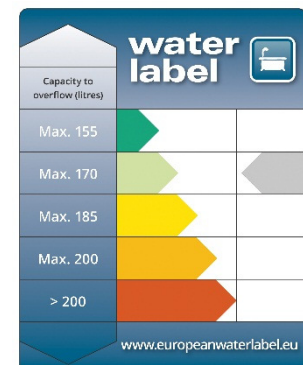

TECHNICAL DATA SHEET

HERITAGE[®] BATHROOMS

Holywell

Freestanding Acrylic Bath

Product Specification

Product Codes & Finishes:	BHOF00COP (Copper Effect) BHOF00GLD (Gold Effect) BHOF00STL (Stainless Steel Effect)
Product Type:	Classic
Construction:	Cast Acrylic & designed to conform to BS4305-1 & BS4305-2
Dimensions:	Height: 720mm Width: 745 Length: 1710
Weight:	50Kg
Water Capacity:	160ltr

Copper Effect Pictured

Additional Information

- Lifetime Guarantee
- Use with freestanding taps only
- Clicker Waste included
- Integral overflow included
- Waste trap required – options available include Shallow Trap Waste (THC15CI & THA15CI) and Exposed Waste and Overflow (THC16, THA16, THC16P & THA16P)