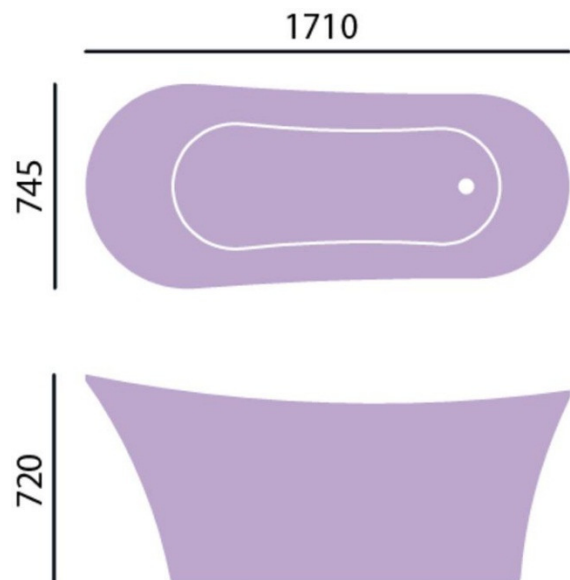

TECHNICAL DATA SHEET

HERITAGE[®] BATHROOMS

Holywell

Freestanding Acrylic Bath

Product Specification

Product Codes & Finishes:	BHOF00COP (Copper Effect) BHOF00GLD (Gold Effect) BHOF00STL (Stainless Steel Effect)
Product Type:	Classic
Construction:	Cast Acrylic & designed to conform to BS4305-1 & BS4305-2
Dimensions:	Height: 720mm Width: 745 Length: 1710
Weight:	50Kg
Water Capacity:	160ltr

Copper Effect Pictured

Additional Information

- Lifetime Guarantee
- Use with freestanding taps only
- Clicker Waste included
- Integral overflow included
- Waste trap required – options available include Shallow Trap Waste (THC15CI & THA15CI) and Exposed Waste and Overflow (THC16, THA16, THC16P & THA16P)