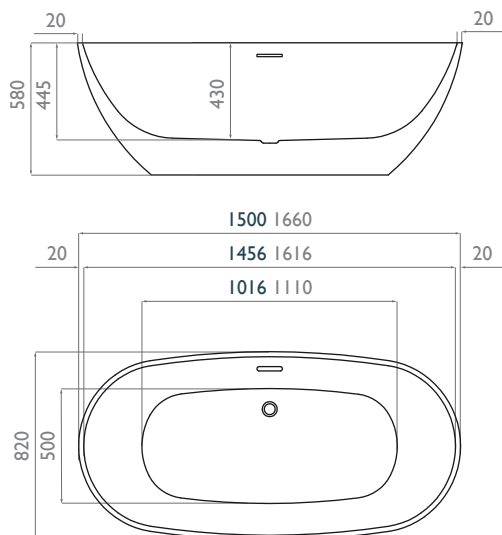

Dimensions:

Fill information:

Ltrs	Kgs
243 | 288	285 | 338
121 | 166	120 | 173
0 | 45	0 | 53

Note:

Minimum installation void required for trap and waste is 5mm below floor level.

Features:

20mm profile edge - free-standing bath with a slimline stainless steel overflow and recessed push lock waste. Manufactured using 100% Lucite™ acrylic material complete with a Lifetime guarantee.

Dimensions:

1500mm x 800mm x 580mm LxWxH
1660mm x 800mm x 580mm LxWxH

Further Info:

Weight:

Gross 55kg - Net 43kg
Gross 61kg - Net 50kg

Goes well with:

Roca™ Meridian-N, Chroma.
Duravit™ Starck, Architec.