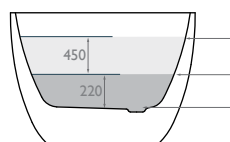

Fill information:

Ltrs	Kgs
243 | 288	285 | 338
121 | 166	120 | 173
0 | 45	0 | 53

Note:

Minimum installation void required for trap and waste is 5mm below floor level.

Features:

20mm profile edge - free-standing bath with a slimline stainless steel overflow and recessed push lock waste. Manufactured using 100% Lucite™ acrylic material complete with a Lifetime guarantee.

Dimensions:

1500mm x 800mm x 580mm LxWxH
1660mm x 800mm x 580mm LxWxH

Further Info:

Weight:

Gross 55kg - Net 43kg
Gross 61kg - Net 50kg

Goes well with:

Roca™ Meridian-N, Chroma.
Duravit™ Starck, Architec.