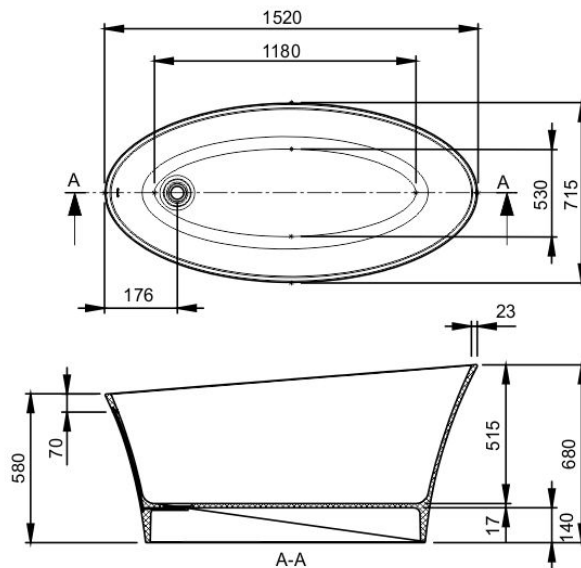

CUSTOMER DATA SHEET - BATHS

SALES CODE: BAB020

DESCRIPTION: DELICATA FREESTANDING BATH

PRODUCT DIMENSIONS

Length (mm)	Width (mm)	Depth (mm)	Nett Wgt Kg
1520	715	680	86

PACKAGING DIMENSIONS

Length (mm)	Width (mm)	Depth (mm)	Gross Wgt Kg
XXX	XXX	XXX	XXX

PACKAGING DATA

Box Colour	Brown Cardboard Box		
Box Qty	1	Label Colour	White Label
Label Size	100 X 50	Label Qty	1

OUTER BOX DIMENSIONS (If Applicable)

Length (mm)	Width (mm)	Height (mm)	Gross Wgt Kg
Barcode			

PRODUCT DETAILS

Country of Origin	South Africa	Certification	FSC	No	CE	No
Fitting Instruction	Yes	Material Colour Ref	European White			
Product Material	Cian	Material Thickness	xxx			
Volume (Ltr)	190	Displaced Capacity	xxx			
Leg Set Inc'	Leg Set Not Included	Waste Inc'	Waste NOT Included			
Drilled/Undrilled	Undrilled For Taps	Includes Grips	No Grips Supplied			
Embossed	No	No of Tapholes	None			
Anti-Slip	No					