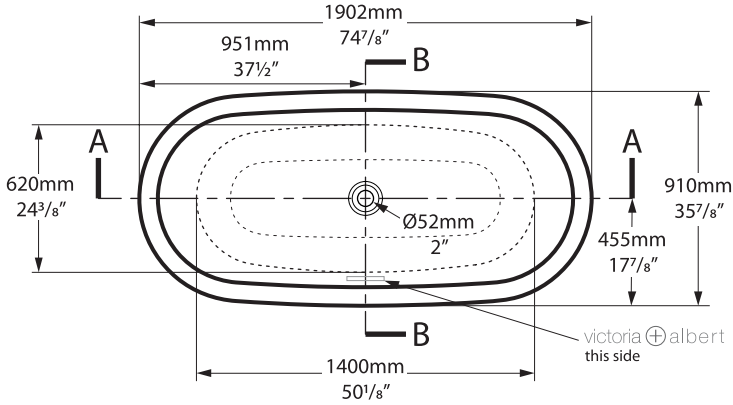

Top view

Rim Detail

Side view

Front view

Section BB

Shown with K31 waste kit

Section AA

*All measurements subject to +/-5% tolerance