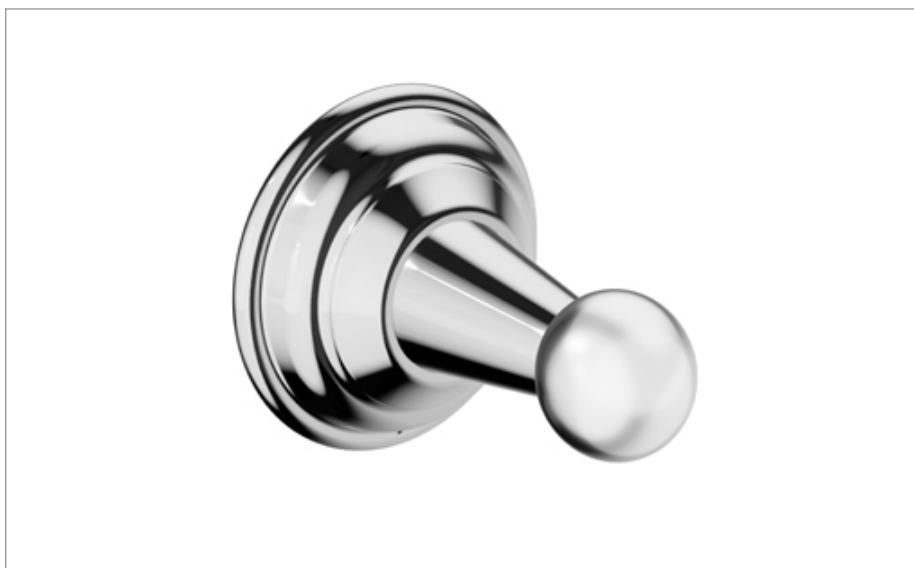

PRODUCT DATA SHEET

PRODUCT CODE

BL021C+

RANGE

BELGRAVIA

DESCRIPTION

Single Robe Hook

COLOUR Chrome

MATERIAL Brass

INSTALLATION TYPE Wall Mounted

FINISH APPLCIATION Electroplating

WARRANTY 15 Years

TECHNICAL DIMENSIONS

Dimensions in mm unless otherwise specified.

Tolerances (per material type) apply.