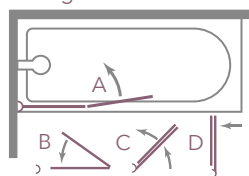

MB8 2 PANEL
Bathscreen **FOLDING**

BATH SCREENS

FEATURES & BENEFITS

- 8mm toughened safety glass
- Reversible

Product Information

2 Panel Folding

Size	Panel	Order Code
1100x1500	2	MB8

Configuration

Please ensure product is fitted with moving panel seals in line with bath inside edge.

Door Swing: 180 degree radius of screen swing inwards and outwards

☐ ○ Recommended shower head position