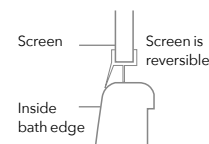

MB8 2 PANEL
Bathscreen **FOLDING**

BATH SCREENS

FEATURES & BENEFITS

- 8mm toughened safety glass
- Reversible

Product Information

2 Panel Folding

Size	Panel	Order Code
1100x1500	2	MB8

Configuration

Please ensure product is fitted with moving panel seals in line with bath inside edge.

Door Swing: 180 degree radius of screen swing inwards and outwards

☐ ○ Recommended shower head position