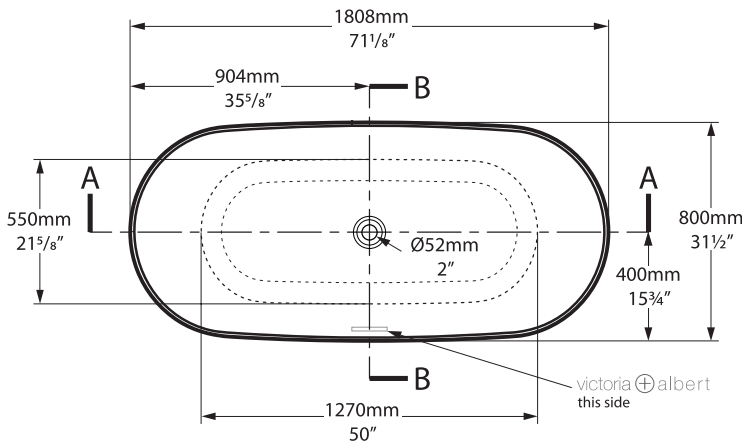

Top view

Front view

Side view

Section BB

Shown with K17 waste kit

Section AA

Section BB

Shown with K12/K40 waste kit

*All measurements subject to +/-5% tolerance
*Overflow hole not drilled