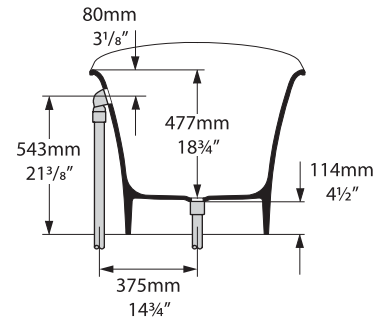

Top view

Front view

Side view

Section BB

Shown with K17 waste kit

Section AA

Section BB

Shown with K12/K40 waste kit

*All measurements subject to +/-5% tolerance
*Overflow hole not drilled