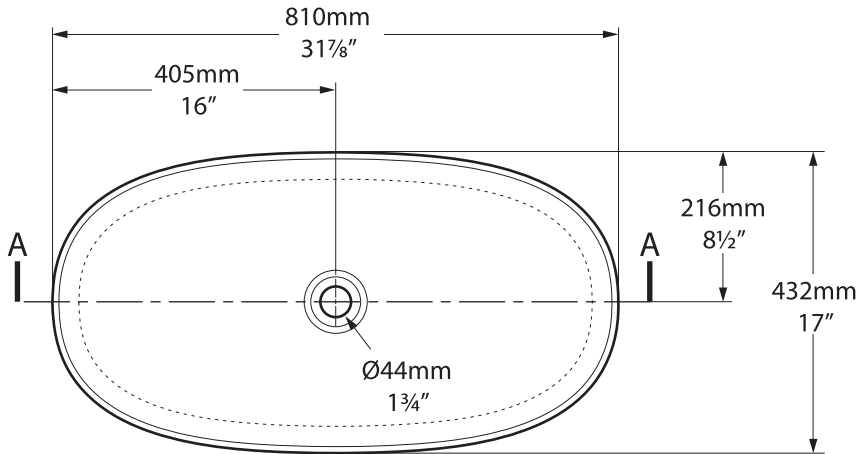

ios 80

VB-IOS-80-NO / VB-IOS80-xx-NO

Top view

Front view

Side view

Section AA

*All measurements subject to +/-5% tolerance