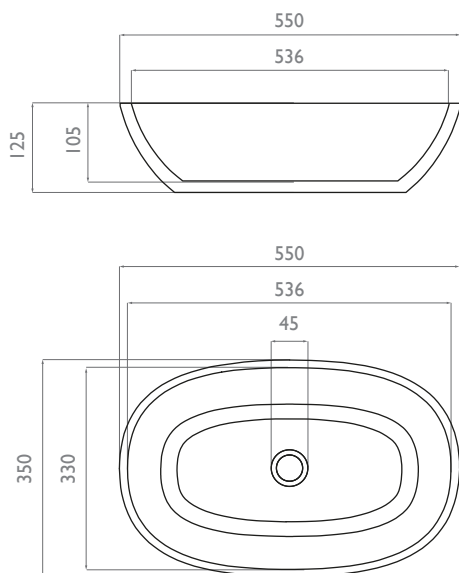

Dimensions:

Features:

10mm edge thickness - central waste countertop basin - manufactured from DQ Cast natural stone - finished in "infinity" matt white - lifetime guarantee.

Dimensions:

550 x 350 x 125mm LxWxH

Weight:

Gross 11kg - Net 8kg

Further Info:

Freestanding Bath also available:

Waters Baths
Dawn freestanding bath.

NB: We strongly recommend this product is fitted by a suitably qualified professional. We can not be held responsible for incorrect installation

www.watersbaths.co.uk

Waters Baths of Ashbourne - Long Lane, Dalbury Lees, Ashbourne, DE6 5BG
t: 01332 824166 e: info@watersbaths.co.uk