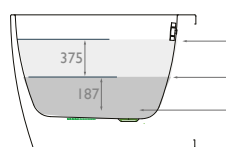

Fill information:

Ltrs	Kgs
265	316
132	183
0	57

Note:

Minimum installation void required for trap and waste is 0mm below floor level.

Features:

Variable profile edge - back to wall bath with chrome twist overflow and pop up waste
Manufactured using 100 Lucite™ acrylic material complete with Lifetime guarantee

Dimensions:

1700mm x 800mm x 580mm LxWxH

Weight:

Gross 60kg - Net 51kg

Further Info:

Goes well with:

Roca™
Duravit™

Meridian-N, Chroma,
Starck, Architec.