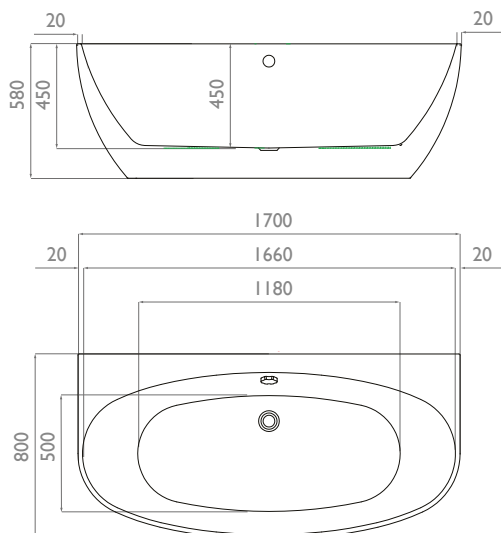

Dimensions:

Fill information:

Ltrs	Kgs
265	316
132	183
0	57

Note:

Minimum installation void required for trap and waste is 0mm below floor level.

Features:

Variable profile edge - back to wall bath with chrome twist overflow and pop up waste
Manufactured using 100 Lucite™ acrylic material complete with Lifetime guarantee

Dimensions:

1700mm x 800mm x 580mm LxWxH

Weight:

Gross 60kg - Net 51kg

Further Info:

Goes well with:

Roca™
Duravit™

Meridian-N, Chroma,
Starck, Architec.