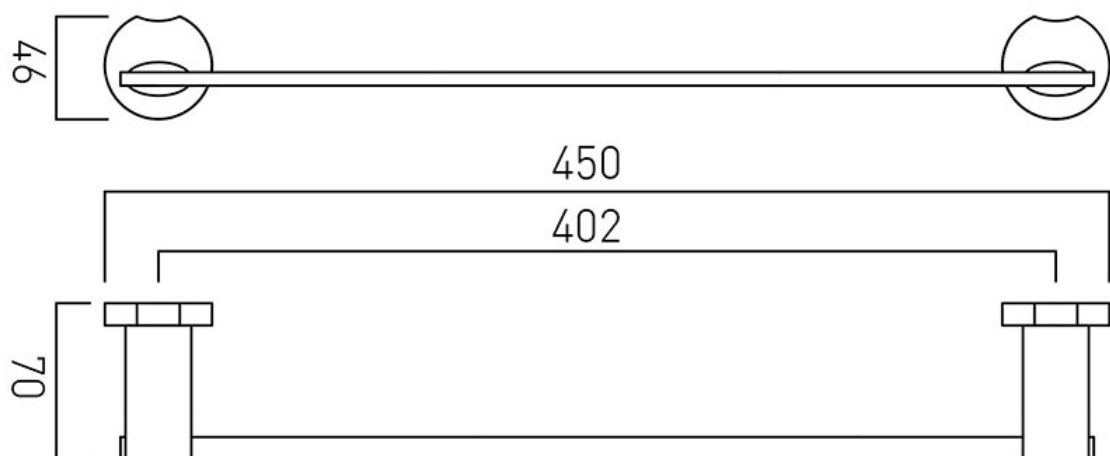


SPECIFICATION SHEET

COLLECTION: KOVERA

PRODUCT CODE: KOV-184-45-C/P

DESCRIPTION:

kovera towel rail 450mm (18")

FINISH:

Chrome

tel: 01934 744466
email: sales@vado.com
www.vado.com

where inspiration flows
taps | showering | accessories

TECHNICAL DRAWING

COLLECTION: KOVERA

PRODUCT CODE: KOV-184-45-C/P

tel: 01934 744466
email: sales@vado.com
www.vado.com

where inspiration flows
taps | showering | accessories