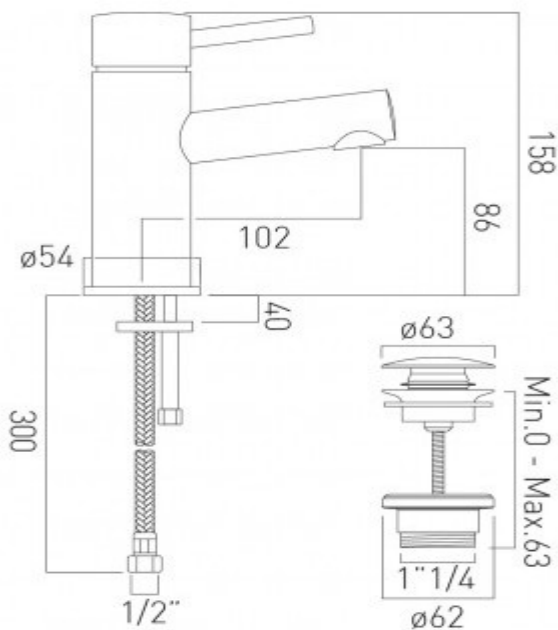

where inspiration flows  
taps | showering | accessories

technical sheet  
product code: ZOO-100/CC-C/P

technical drawing:

**description:** mono basin mixer  
single lever  
deck mounted  
smooth bodied  
with universal basin waste  
with water flow straightener  
with water flow aerator  
ceramic cartridge CAR-K40A  
deck mount drill hole diameter 35mm

**finishes:** chrome

**Eco** recommended flow regulator product code: FR-100/5-PLA

**guarantee:** 12 year guarantee

**minimum operating pressure:** 0.2 bar LP

**flow rate at 3.0 bar flow pressure:** Aerator: 15, Flow st: 23 l/min