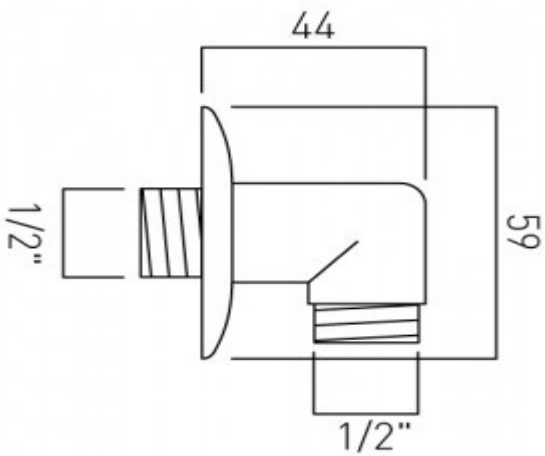

where inspiration flows
taps | showering | accessories

technical sheet
product code: WG-218-C/P

technical drawing:

description: wall outlet chrome

finishes: chrome

guarantee: 12 year guarantee

certificates and awards: