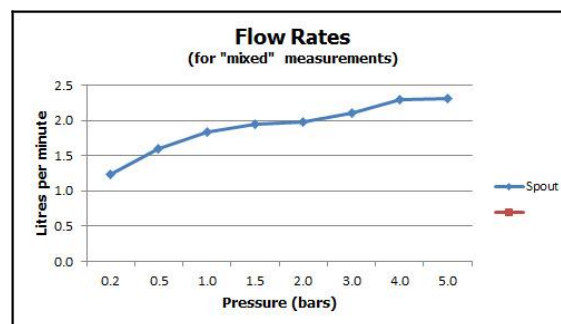

where inspiration flows
taps | showering | accessories

technical sheet
product code: TEF-100/CC-C/P

technical drawing:

description: mono basin mixer with waterfall spout
single lever
smooth bodied
with universal basin waste
ceramic cartridge CAR-K28A

finishes: chrome

Eco recommended flow regulator product code: flow regulator fitted as standard

guarantee: 12 year guarantee

minimum operating pressure: 0.2 bar LP

flow rate at 3.0 bar flow pressure: 2 l/min

'mixed measurements' refers to equal hot and cold water supply flow rate for unregulated flow unless flow regulator fitted as standard

certificates and awards:

cert no. 1410011

VADO wedmore road cheddar somerset england bs27 3eb
tel 01934 744466 fax 01934 744345 sales@vado-uk.com www.vado-uk.com