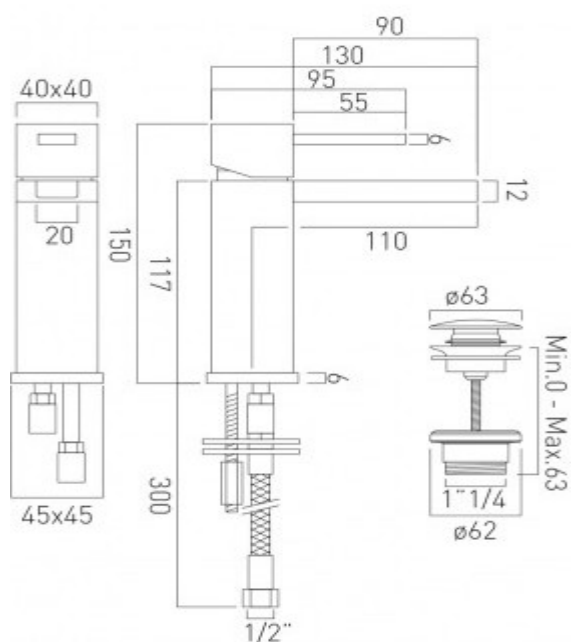

where inspiration flows
taps | showering | accessories

technical sheet
product code: TEF-100/CC-C/P

technical drawing:

description: mono basin mixer with waterfall spout
single lever
smooth bodied
with universal basin waste
ceramic cartridge CAR-K28A

finishes: chrome

Eco recommended flow regulator product code: flow regulator fitted as standard

guarantee: 12 year guarantee

minimum operating pressure: 0.2 bar LP

flow rate at 3.0 bar flow pressure: 2 l/min

'mixed measurements' refers to equal hot and cold water supply flow rate for unregulated flow unless flow regulator fitted as standard

certificates and awards:

cert no. 1410011

VADO wedmore road cheddar somerset england bs27 3eb
tel 01934 744466 fax 01934 744345 sales@vado-uk.com www.vado-uk.com