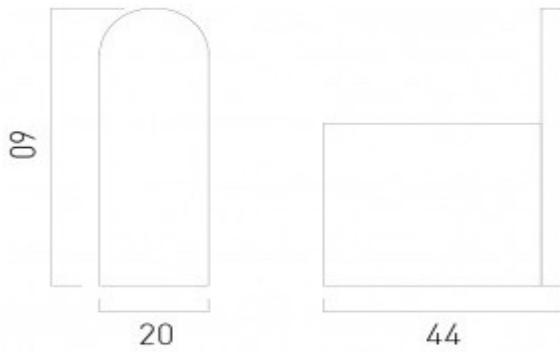

where inspiration flows  
taps | showering | accessories

technical sheet  
product code: PHO-186-C/P

technical drawing:

**description:** photon robe hook wall mounted

**finishes:** chrome

**guarantee:** 12 year guarantee