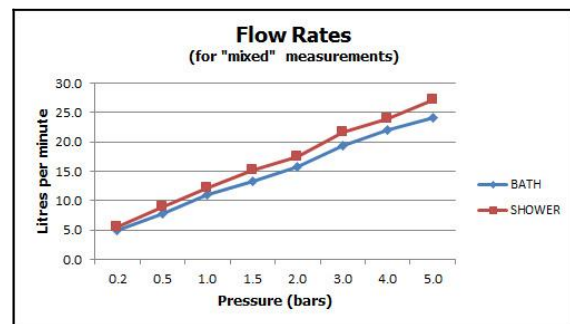

where inspiration flows
taps | showering | accessories

technical sheet
product code: PHA-123+K-C/P

technical drawing:

description: exposed bath shower mixer
single lever
wall mounted
with shower kit
with water flow aerator
ceramic cartridge CAR-K35B
2 x 1/2" inlets
1 x 1/2" shower outlet

finishes: chrome

ECO recommended flow regulator product code: FR-SHOWER/9-C/P

guarantee: 12 year guarantee

minimum operating pressure: 1.5 bar MP

flow rate at 3.0 bar flow pressure: Bath: 19, Shower: 22 l/min

'mixed measurements' refers to equal hot and cold water supply
flow rate for unregulated flow unless flow regulator fitted as standard