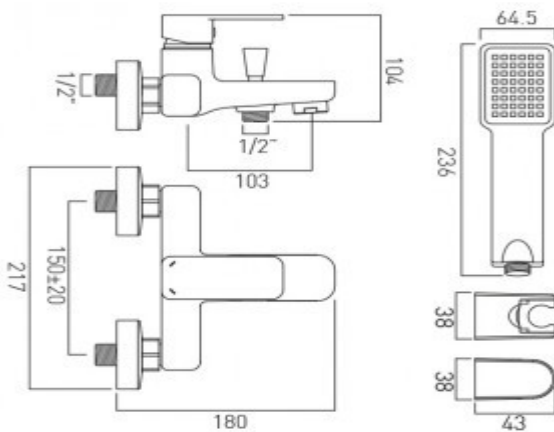

where inspiration flows
taps | showering | accessories

technical sheet
product code: PHA-123+K-C/P

technical drawing:

description: exposed bath shower mixer
single lever
wall mounted
with shower kit
with water flow aerator
ceramic cartridge CAR-K35B
2 x 1/2" inlets
1 x 1/2" shower outlet

finishes: chrome

ECO recommended flow regulator product code: FR-SHOWER/9-C/P

guarantee: 12 year guarantee

minimum operating pressure: 1.5 bar MP

flow rate at 3.0 bar flow pressure: Bath: 19, Shower: 22 l/min

'mixed measurements' refers to equal hot and cold water supply
flow rate for unregulated flow unless flow regulator fitted as standard