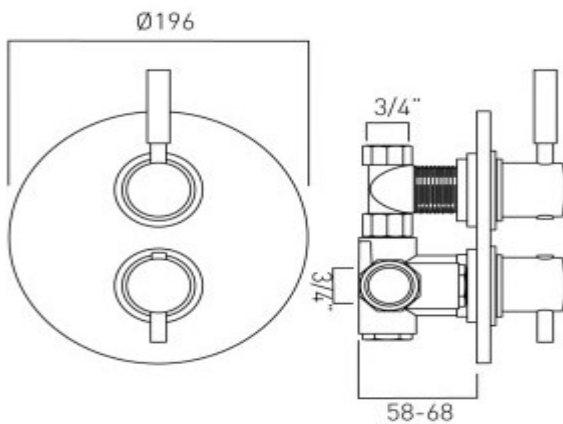

where inspiration flows
taps | showering | accessories

technical sheet
product code: ORI-148C-3/4-C/P

technical drawing:

description: concealed 2 handle thermostatic shower valve
wall mounted
thermostatic cartridge V-001C-PLA
flow cartridge CEL-002A/B-3/4
2 x 3/4" female inlets
1 x 3/4" female outlet
includes fittings for 1/2" and 3/4" pipework
min-max wall mount 58-68mm (standard)
optimum installation depth 63mm (standard)
min-max wall mount 68-96mm (extension option)
optimum installation depth 82mm (extension option)
68-96mm extension option (both items needed)
1 x CEL-148/FLOW-EXT
1 x CEL-148/TEMP-C-EXT