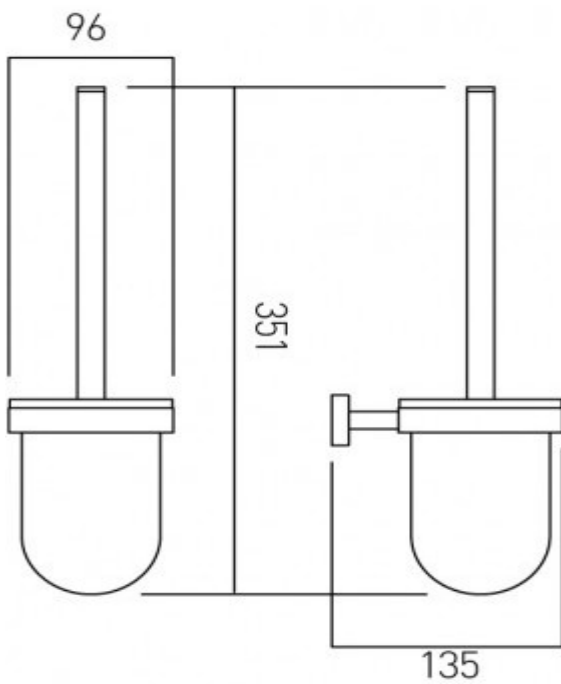

where inspiration flows
taps | showering | accessories

technical sheet
product code: LIF-188-C/P

technical drawing:

description: life toilet brush and holder wall mounted

finishes: chrome

guarantee: 12 year guarantee