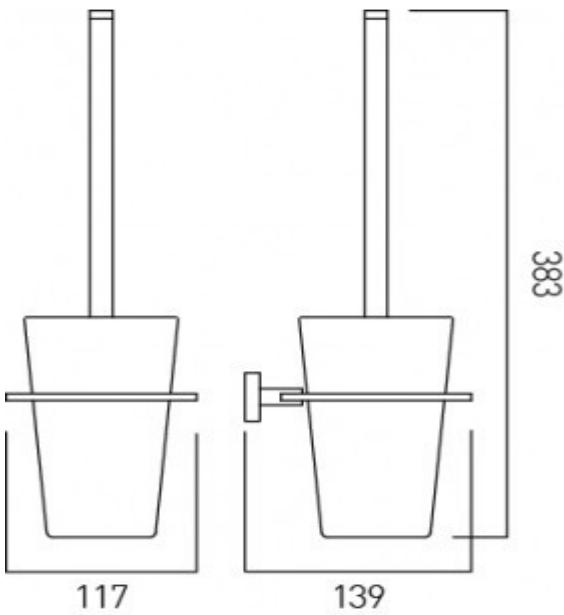

where inspiration flows
taps | showering | accessories

technical sheet
product code: LEV-188-C/P

technical drawing:

description: level toilet brush and holder wall mounted

finishes: chrome

guarantee: 12 year guarantee