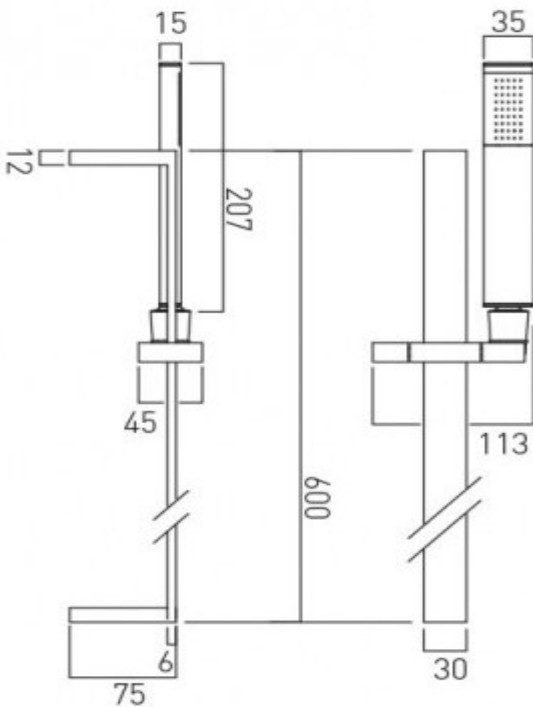

where inspiration flows  
taps | showering | accessories

technical sheet  
product code: INS-SFSRK-C/P

technical drawing:

description: instinct single-function slide rail shower kit with

- single function handset
- rub-clean
- 600mm swivel action slide rail
- 150cm shower hose
- wall mounted

finishes: chrome

**H<sub>2</sub>O** recommended flow regulator product code: FR-SHOWER/9-C/P

guarantee: 12 year guarantee

minimum operating pressure: 1.0 bar MP

flow rate at 3.0 bar flow pressure: 13 l/min

'mixed measurements' refers to equal hot and cold water supply flow rate for unregulated flow unless flow regulator fitted as standard