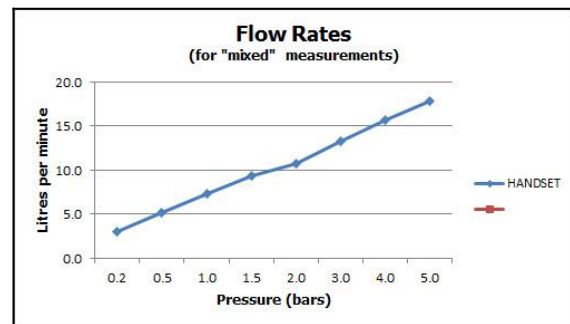

where inspiration flows  
taps | showering | accessories

technical sheet  
product code: INS-SFSRK-C/P

technical drawing:

description: instinct single-function slide rail shower kit with

- single function handset
- rub-clean
- 600mm swivel action slide rail
- 150cm shower hose
- wall mounted

finishes: chrome

**H<sub>2</sub>O** recommended flow regulator product code: FR-SHOWER/9-C/P

guarantee: 12 year guarantee

minimum operating pressure: 1.0 bar MP

flow rate at 3.0 bar flow pressure: 13 l/min

'mixed measurements' refers to equal hot and cold water supply flow rate for unregulated flow unless flow regulator fitted as standard