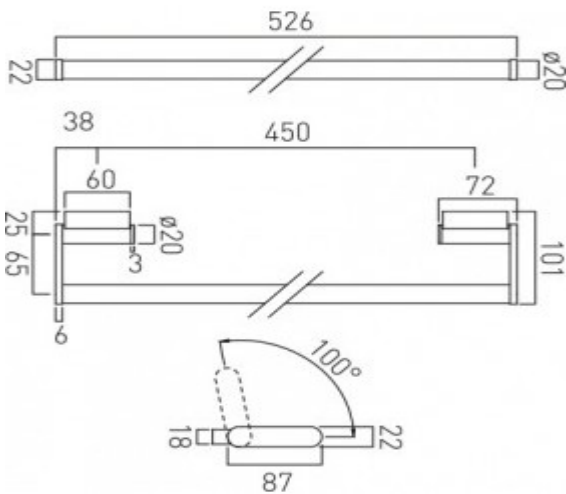

where inspiration flows
taps | showering | accessories

technical sheet
product code: INF-184-45-C/P

technical drawing:

description: infinity towel rail 450mm (18")

finishes: chrome

guarantee: 12 year guarantee