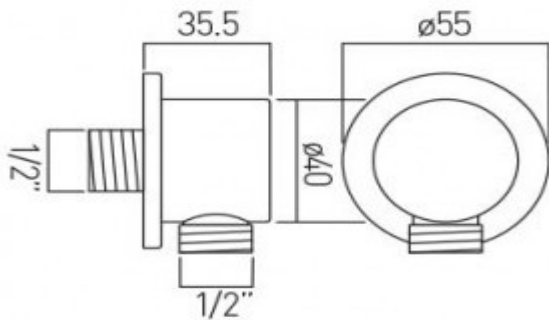

where inspiration flows
taps | showering | accessories

technical sheet
product code: ELE-OUTLET-C/P

technical drawing:

description: elements wall outlet

finishes: chrome

guarantee: 12 year guarantee

certificates and awards: