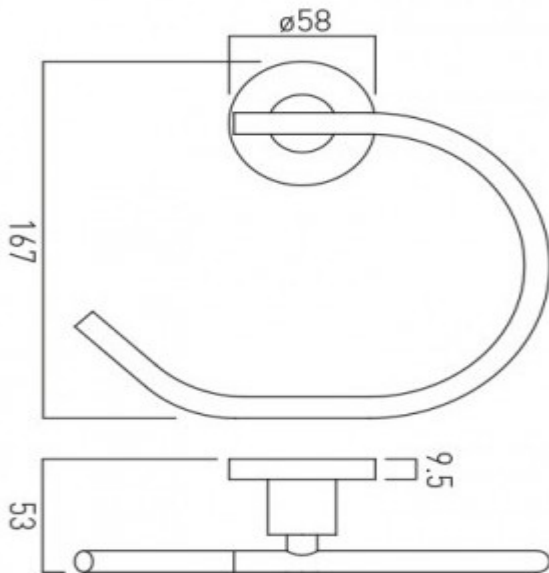

where inspiration flows  
taps | showering | accessories

technical sheet  
product code: ELE-181-C/P

technical drawing:

description: elements towel ring wall mounted

finishes: chrome

guarantee: 12 year guarantee