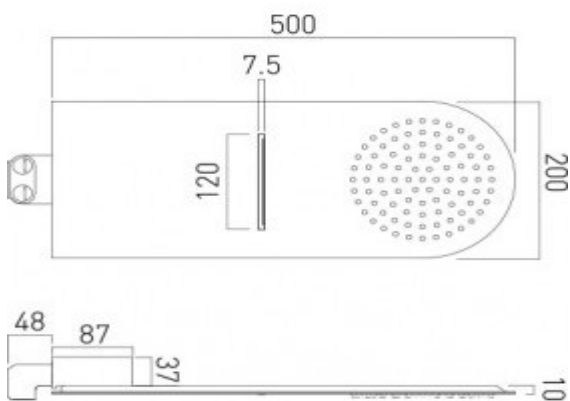

where inspiration flows
taps | showering | accessories

technical sheet
product code: AQB-WMRO-C/P

technical drawing:

description: aquablade round shower head wall mounted
3 functions: water blade, cascade shower and water blade and cascade shower
min - max wall mount 48-68mm
optimum installation depth 58mm

finishes: chrome

 recommended flow regulator product code: Flow regulator fitted as standard

guarantee: 12 year guarantee

minimum operating pressure: 1.0 bar MP

certificates and awards:

cert no. 1609057