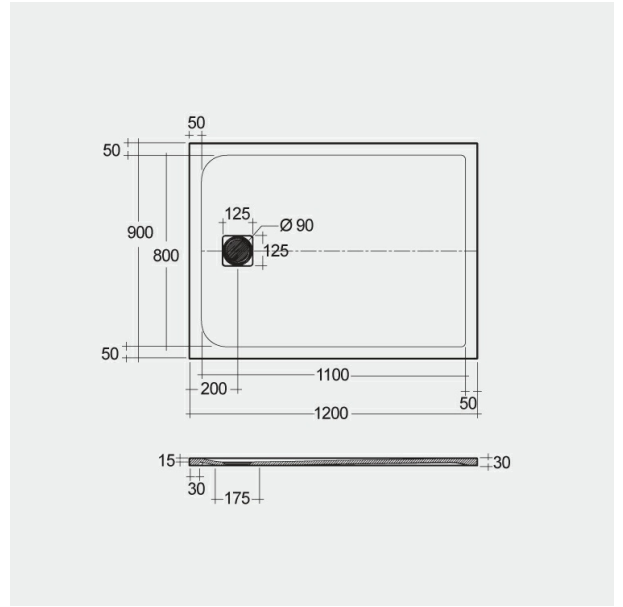

## Shower Tray

### Technical specifications

Dimensions: 900 x 1200 mm

Weight: 38.5 Kg

Color: Black

Suites: [RAK-FEELING SHOWERTRAYS](#)

Code	Name
RFST090120S504	RAK - FEELING 90 X 120 CM

Dimensions: All dimensions in mm. Tolerance of vitreous china & fireclay items:  $\pm 5\%$  for below 200mm and  $\pm 3\%$  for above 200mm; for all other items tolerance  $\pm 1\%$ . Note: Due to a continuing development program to improve design and performance, the manufacturer reserves all rights to vary specifications without prior information. Please note accessories are for photographic use only.