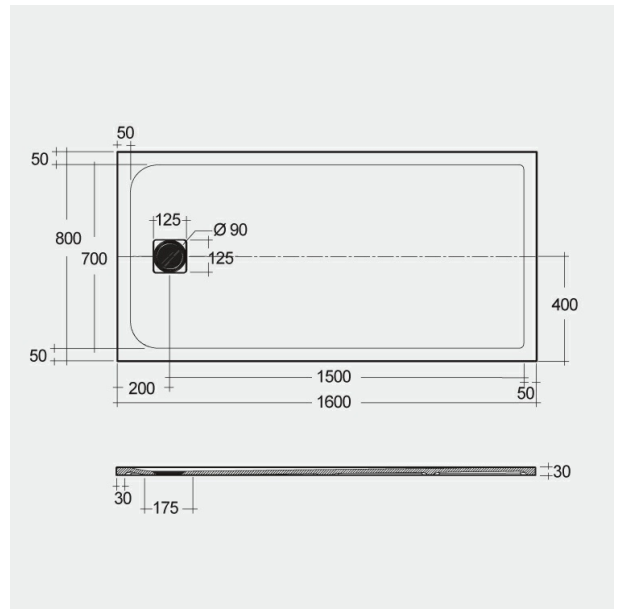

### Technical specifications

Dimensions: 800 x 1600 mm

Weight: 45.5 Kg

Color: Greige

Suites: [RAK-FEELING SHOWERTRAYS](#)

Code	Name
RFST080160S505	RAK - FEELING 80 X 160 CM

Dimensions: All dimensions in mm. Tolerance of vitreous china & fireclay items:  $\pm 5\%$  for below 200mm and  $\pm 3\%$  for above 200mm; for all other items tolerance  $\pm 1\%$ . Note: Due to a continuing development program to improve design and performance, the manufacturer reserves all rights to vary specifications without prior information. Please note accessories are for photographic use only.