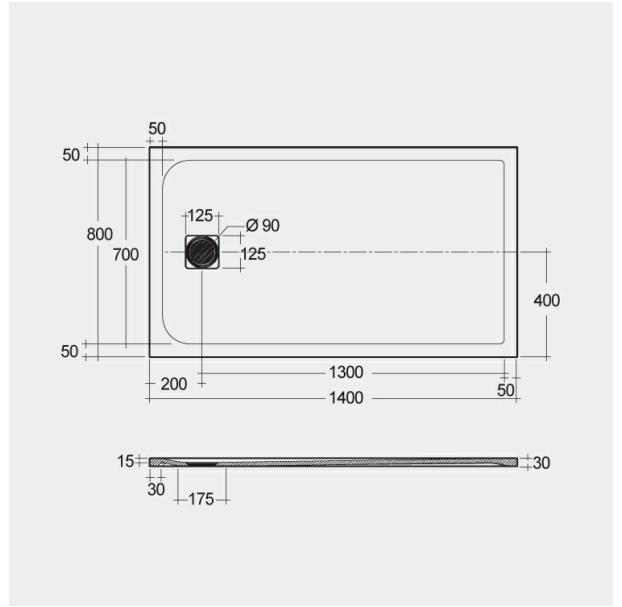

RAK-FEELING - RFST080140S504

Shower Tray

Technical specifications

Dimensions: 800 x 1400 mm

Weight: 40.5 Kg

Color: Black

Suites: [RAK-FEELING SHOWERTRAYS](#)

Code	Name
RFST080140S504	RAK - FEELING 80 X 140 CM

Dimensions: All dimensions in mm. Tolerance of vitreous china & fireclay items: $\pm 5\%$ for below 200mm and $\pm 3\%$ for above 200mm; for all other items tolerance $\pm 1\%$. Note: Due to a continuing development program to improve design and performance, the manufacturer reserves all rights to vary specifications without prior information. Please note accessories are for photographic use only.