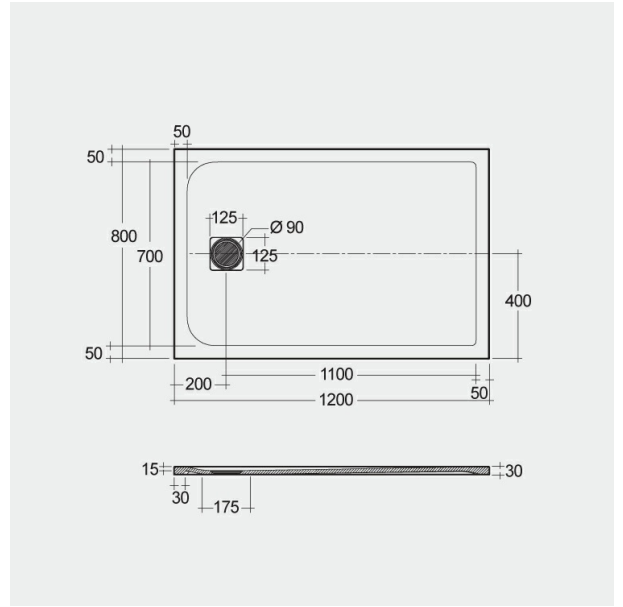

RAK-FEELING - RFST080120S505

Shower Tray

Technical specifications

Dimensions: 800 x 1200 mm

Weight: 34.5 Kg

Color: Greige

Suites: [RAK-FEELING SHOWERTRAYS](#)

Code	Name
RFST080120S505	RAK - FEELING 80 X120 CM

Dimensions: All dimensions in mm. Tolerance of vitreous china & fireclay items: $\pm 5\%$ for below 200mm and $\pm 3\%$ for above 200mm; for all other items tolerance $\pm 1\%$. Note: Due to a continuing development program to improve design and performance, the manufacturer reserves all rights to vary specifications without prior information. Please note accessories are for photographic use only.